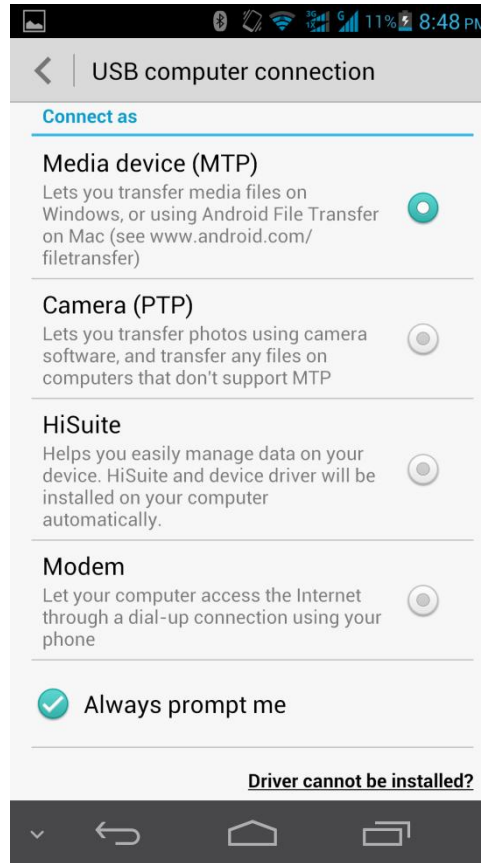

Operation guide

How to install the PC client

Connect phone to PC with USB cable, choose “” in the notification bar

Then choose “HiSuite” mode

Wait a while, open “My computer” in PC, then double-click the CD-Disk “HiSuite” to install