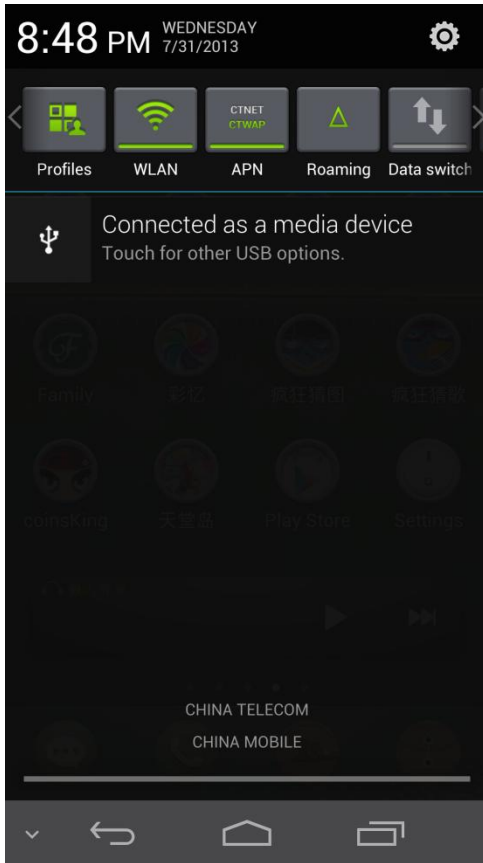

Operation guide

How to install the PC client

Connect phone to PC with USB cable, choose “” in the notification bar